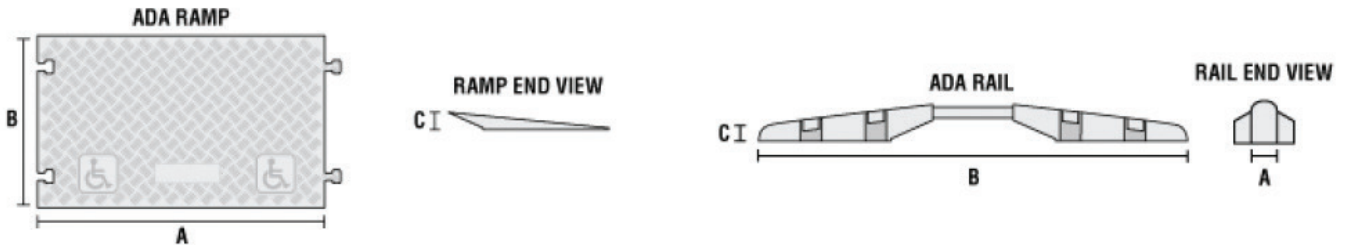

Ramp Profile

MODULAR COMPONENTS ALLOW YOU TO CREATE AN ADA SYSTEM OF ANY LENGTH

Size of ramp (not rails)

A	914.4mm
B	555.75mm
C	50.8mm