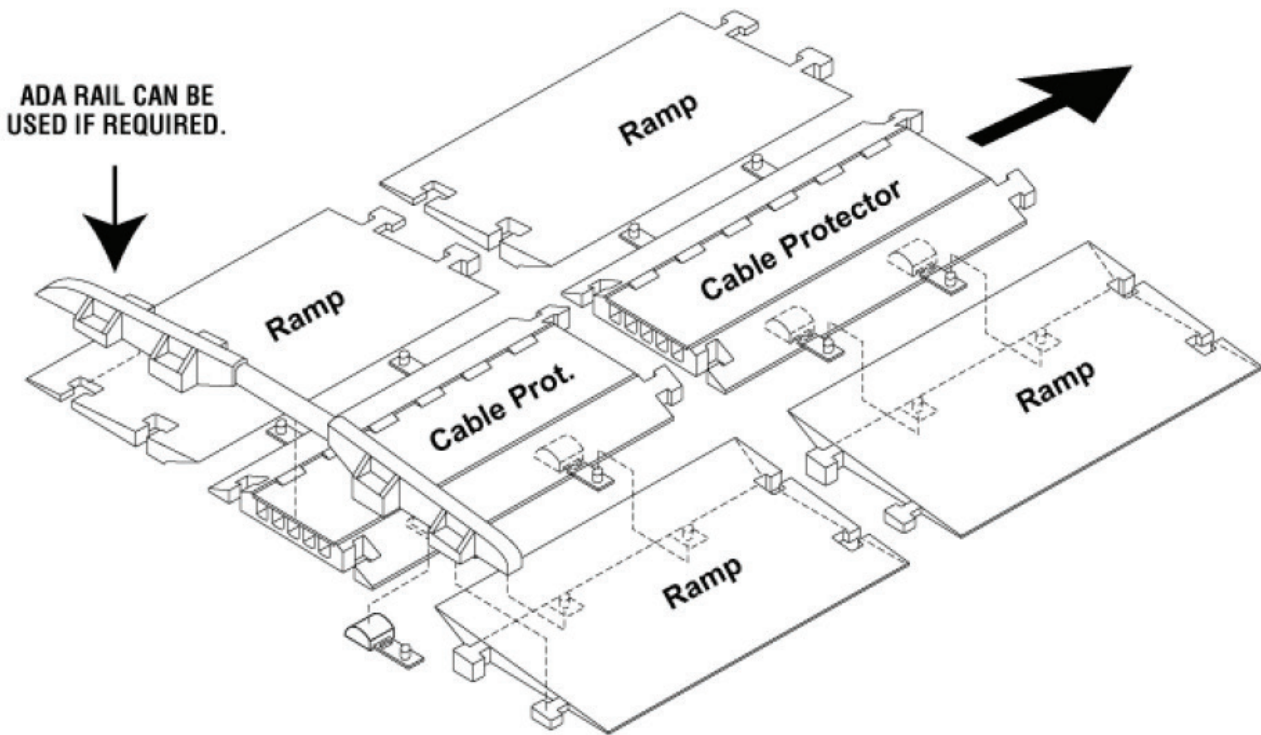

Ramp Profile

MODULAR COMPONENTS ALLOW YOU TO CREATE AN ADA SYSTEM OF ANY LENGTH

Size of ramp (not rails)

A	914.4mm
B	555.75mm
C	50.8mm