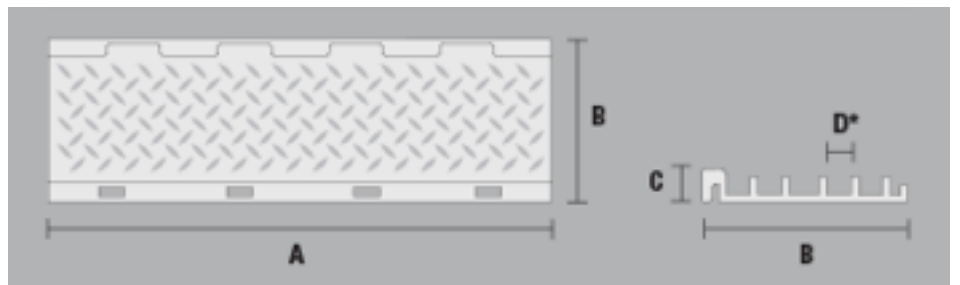

5-Channel Yellow Jacket AMS Center Section

Features

- Protects cables and hoses up to 1.25" outside diameter
- Connect unlimited center sections and add ramps
- Hinged lid for easy cable placement
- Patented technology with modular interlocking design

Lid/Base Color Options - Specify After Model Number

Yellow/Black

Load Capacity

Max Load at 70°F (21°C)

16,300lb/Tire (7,393kg)

32,600lb/Axle (14,787kg)

A: Length	B: Width	C: Height	D: Chanel Width	E: Chanel Height	Weight
36inch (91.44cm)	11.75inch (29.85cm)	1.875inch (4.76cm)	1.375inch (3.49cm)	1.25inch (3.18cm)	16.65lb (7.6kg)