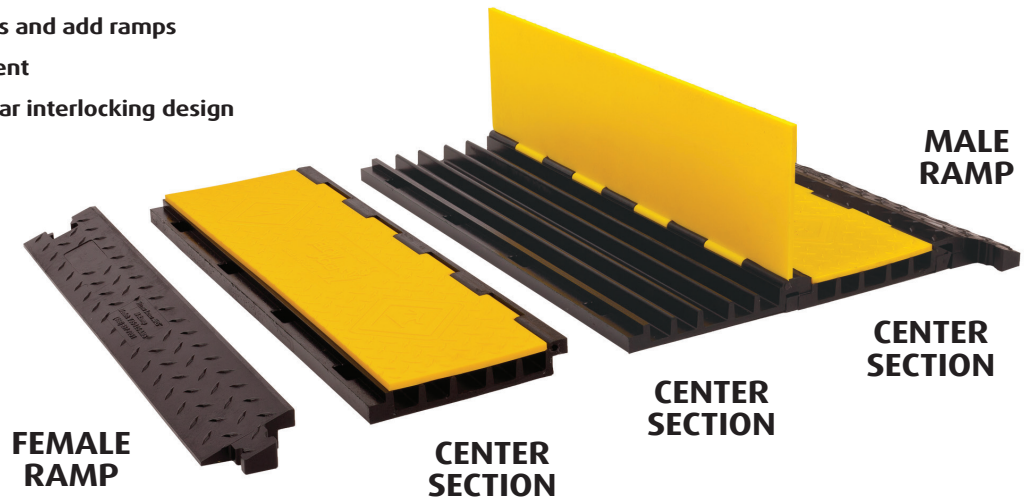

5-Channel Yellow Jacket AMS Center Section

Features

- Protects cables and hoses up to 1.25" outside diameter
- Connect unlimited center sections and add ramps
- Hinged lid for easy cable placement
- Patented technology with modular interlocking design

Lid/Base Color Options - Specify After Model Number

Yellow/Black

Load Capacity

Max Load at 70°F (21°C)

16,300lb/Tire (7,393kg)

32,600lb/Axle (14,787kg)

A: Length	B: Width	C: Height	D: Chanel Width	E: Chanel Height	Weight
36inch (91.44cm)	11.75inch (29.85cm)	1.875inch (4.76cm)	1.375inch (3.49cm)	1.25inch (3.18cm)	16.65lb (7.6kg)